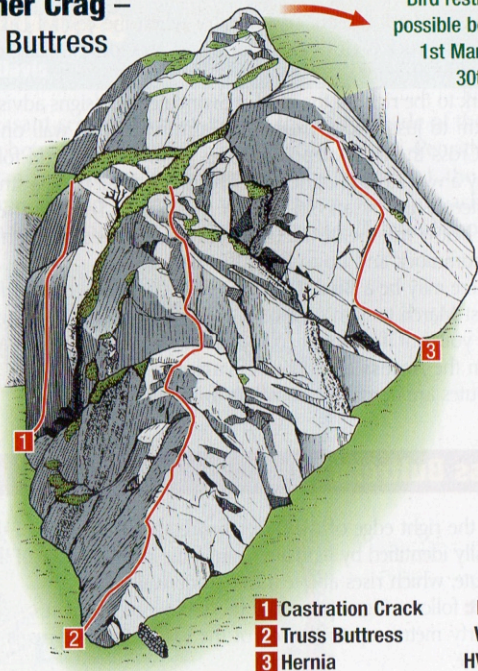

Gouther Crag – Truss Buttress

Bird restrictions
possible between
1st March and
30th June

1 Castration Crack

2 Truss Buttress

3 Hernia

E3

VD

HVS+